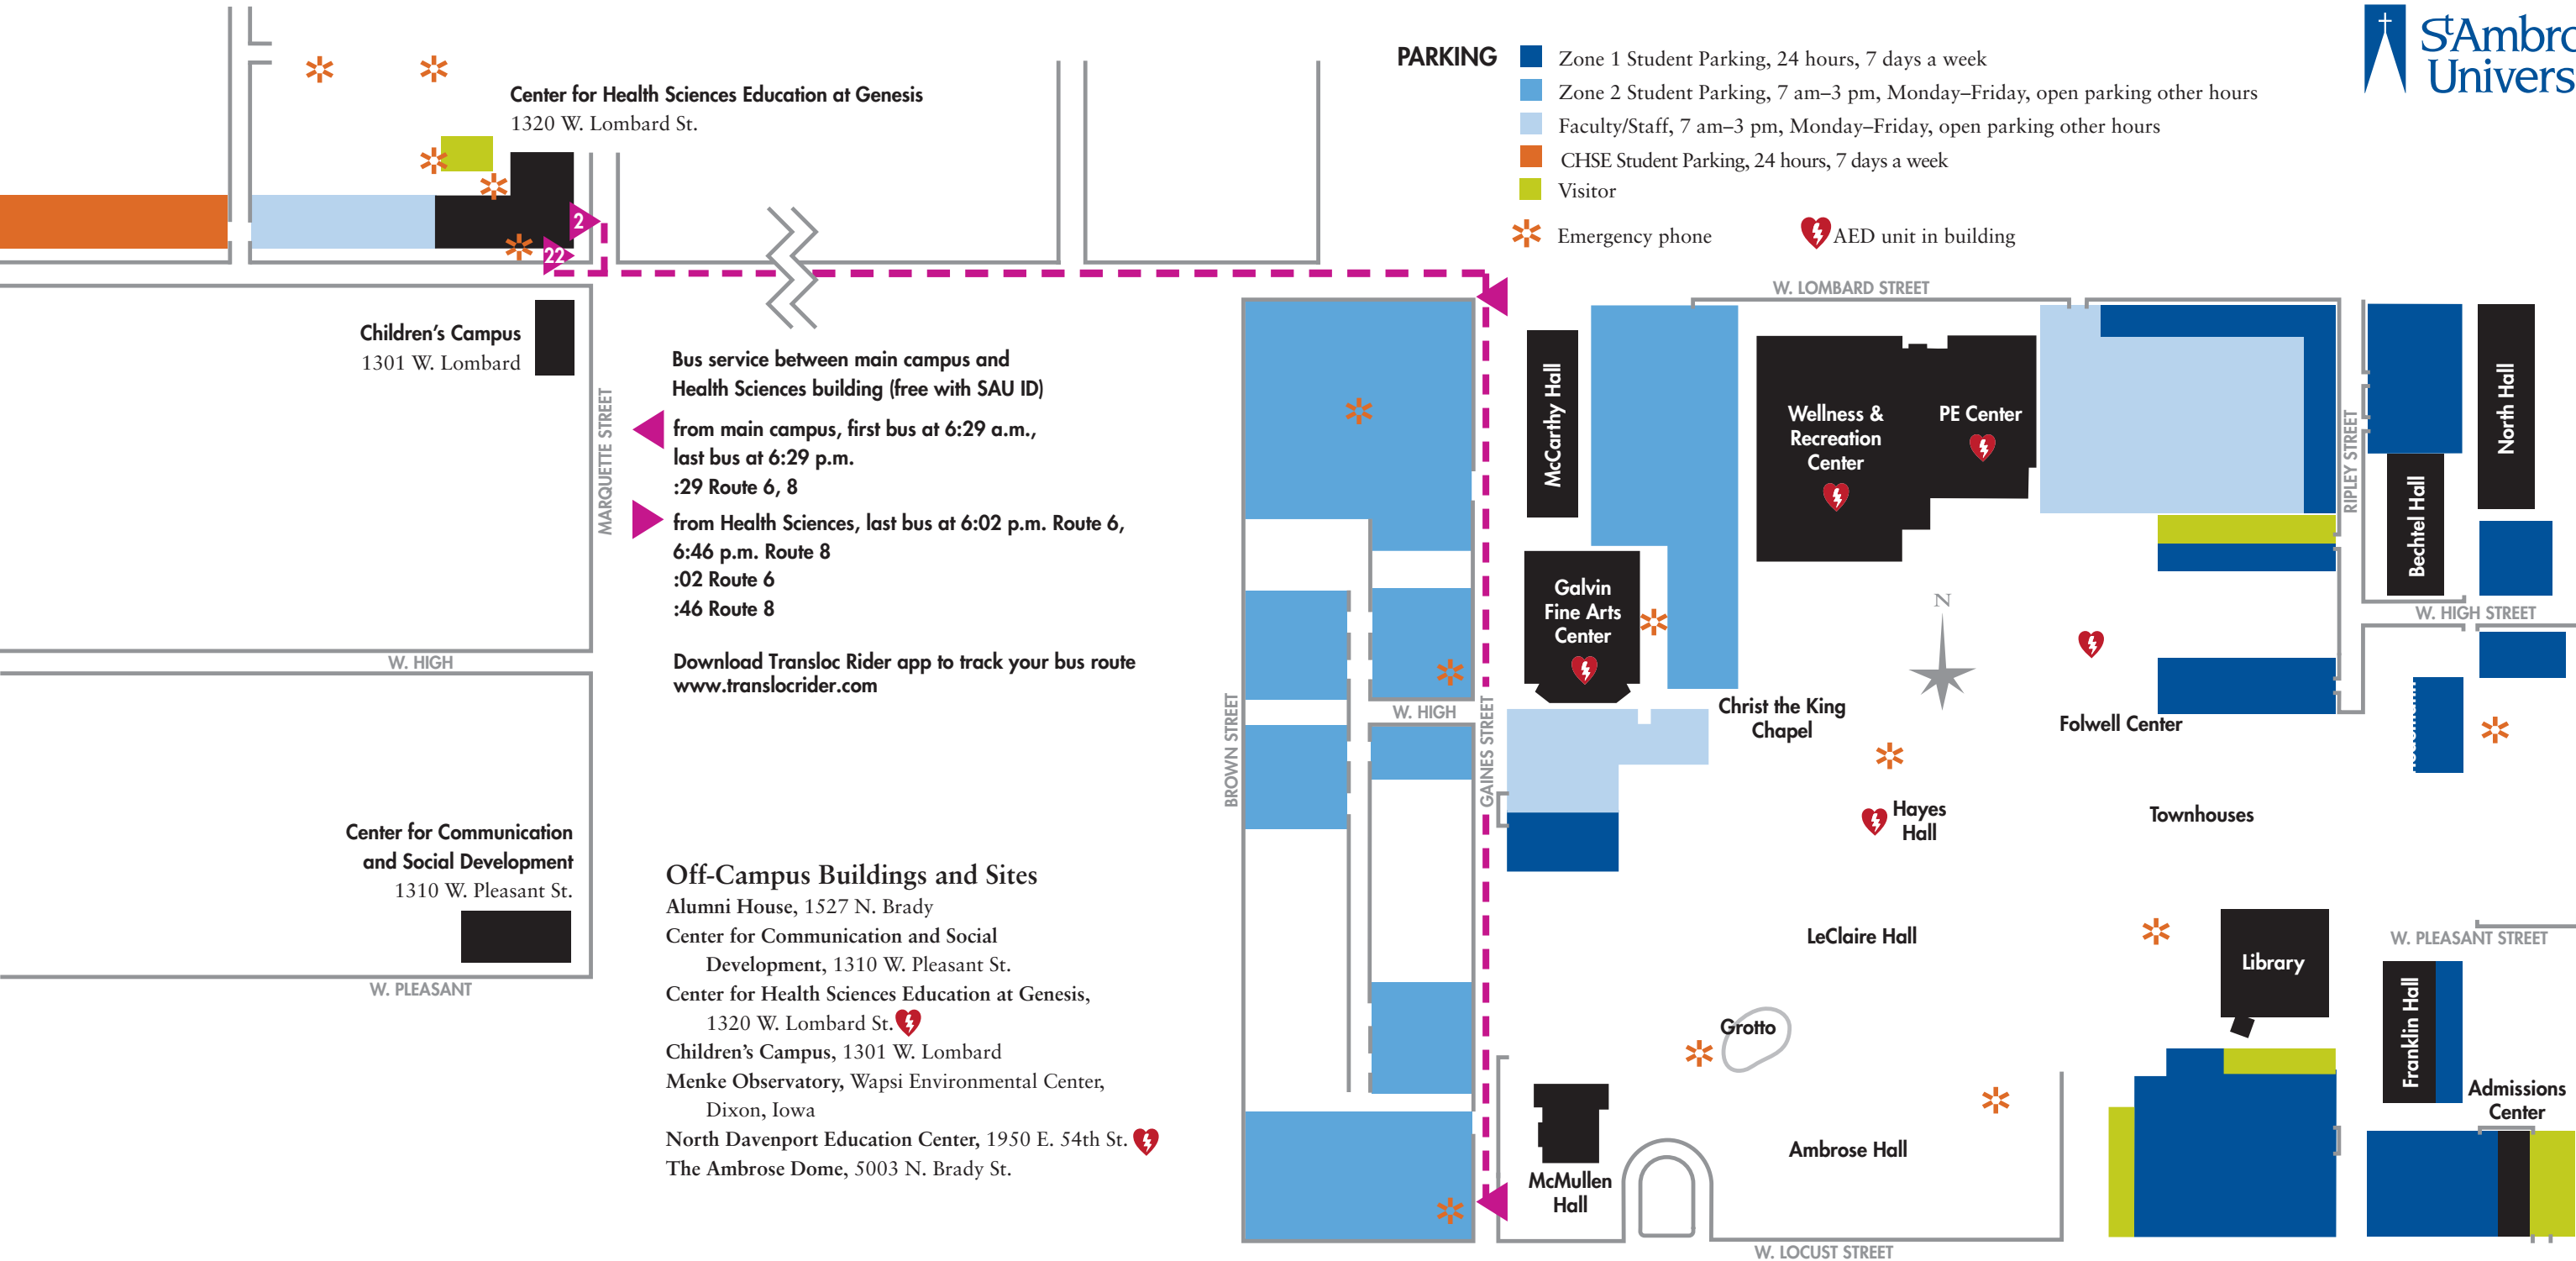

**PARKING**

- Zone 1 Student Parking, 24 hours, 7 days a week
- Zone 2 Student Parking, 7 am–3 pm, Monday–Friday, open parking other hours
- Faculty/Staff, 7 am–3 pm, Monday–Friday, open parking other hours
- CHSE Student Parking, 24 hours, 7 days a week
- Visitor
- Emergency phone
- AED unit in building

**Center for Health Sciences Education at Genesis**  
1320 W. Lombard St.

**Children's Campus**  
1301 W. Lombard

**Center for Communication and Social Development**  
1310 W. Pleasant St.

**Bus service between main campus and Health Sciences building (free with SAU ID)**

- ▶ from main campus, first bus at 6:29 a.m., last bus at 6:29 p.m. :29 Route 6, 8
- ▶ from Health Sciences, last bus at 6:02 p.m. Route 6, 6:46 p.m. Route 8 :02 Route 6 :46 Route 8

Download Transloc Rider app to track your bus route  
[www.translocrider.com](http://www.translocrider.com)

**Off-Campus Buildings and Sites**

- Alumni House, 1527 N. Brady
- Center for Communication and Social Development, 1310 W. Pleasant St.
- Center for Health Sciences Education at Genesis, 1320 W. Lombard St. ⚡
- Children's Campus, 1301 W. Lombard
- Menke Observatory, Wapsi Environmental Center, Dixon, Iowa
- North Davenport Education Center, 1950 E. 54th St. ⚡
- The Ambrose Dome, 5003 N. Brady St.